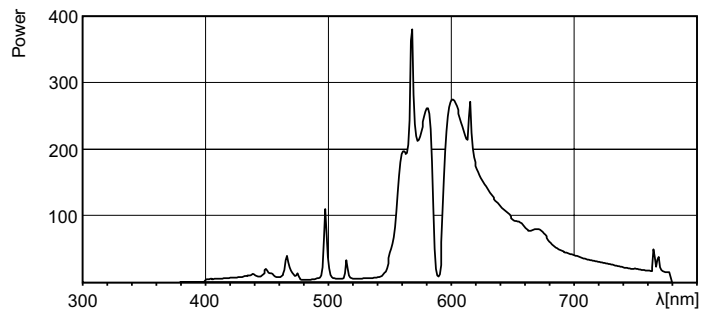

Controls and Dimming

Dimmable	No
Run-Up Time 90% (Max)	5 min

Mechanical and Housing

Bulb Finish	Clear
Cap-Base Information	-

Approval and Application

Energy Efficiency Label (EEL)	A++
Mercury (Hg) Content (Nom)	41.8 mg
Energy Consumption kWh/1000 h	677 kWh

Dimensional drawing

WLS Pila Horti 600W EL E40 SLV/12

Product	D (max)	O	L	C (max)	A
WLS Pila Horti 600W EL E40 SLV/12	47 mm	120 mm	168 mm	283 mm	205 mm

Photometric data

MWLS Pila Horti 600W

WLS Pila Horti 600W