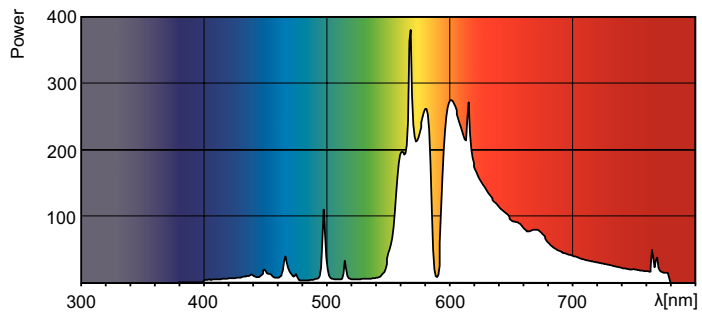

HORTI

Photometric data

WLS Pila Horti 600W EL