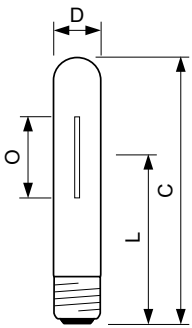

Luminaire Design Requirements

Bulb Temperature (Max)	400 °C
Cap-Base Temperature (Max)	250 °C

Product Data

Full product code	871829123271100
Order product name	WLS Pila Horti 600W EL E40 SLV/12
EAN/UPC - Product	8727900965841
Order code	928152319236
Numerator - Quantity Per Pack	1

Numerator - Packs per outer box	12
Material Nr. (12NC)	928152319236
Net Weight (Piece)	172.000 g

Warnings and Safety

- A lamp breaking is extremely unlikely to have any impact on your health. If a lamp breaks, ventilate the room for 30 minutes and remove the parts, preferably with gloves. Put them in a sealed plastic bag and take it to your local waste facilities for recycling. Do not use a vacuum cleaner.

Dimensional drawing

WLS Pila Horti 600W EL E40 SLV/12

Product	D (max)	O	L	C (max)	A
WLS Pila Horti 600W EL E40 SLV/12	47 mm	120 mm	168 mm	283 mm	205 mm

Photometric data

MWLS Pila Horti 600W

WLS Pila Horti 600W